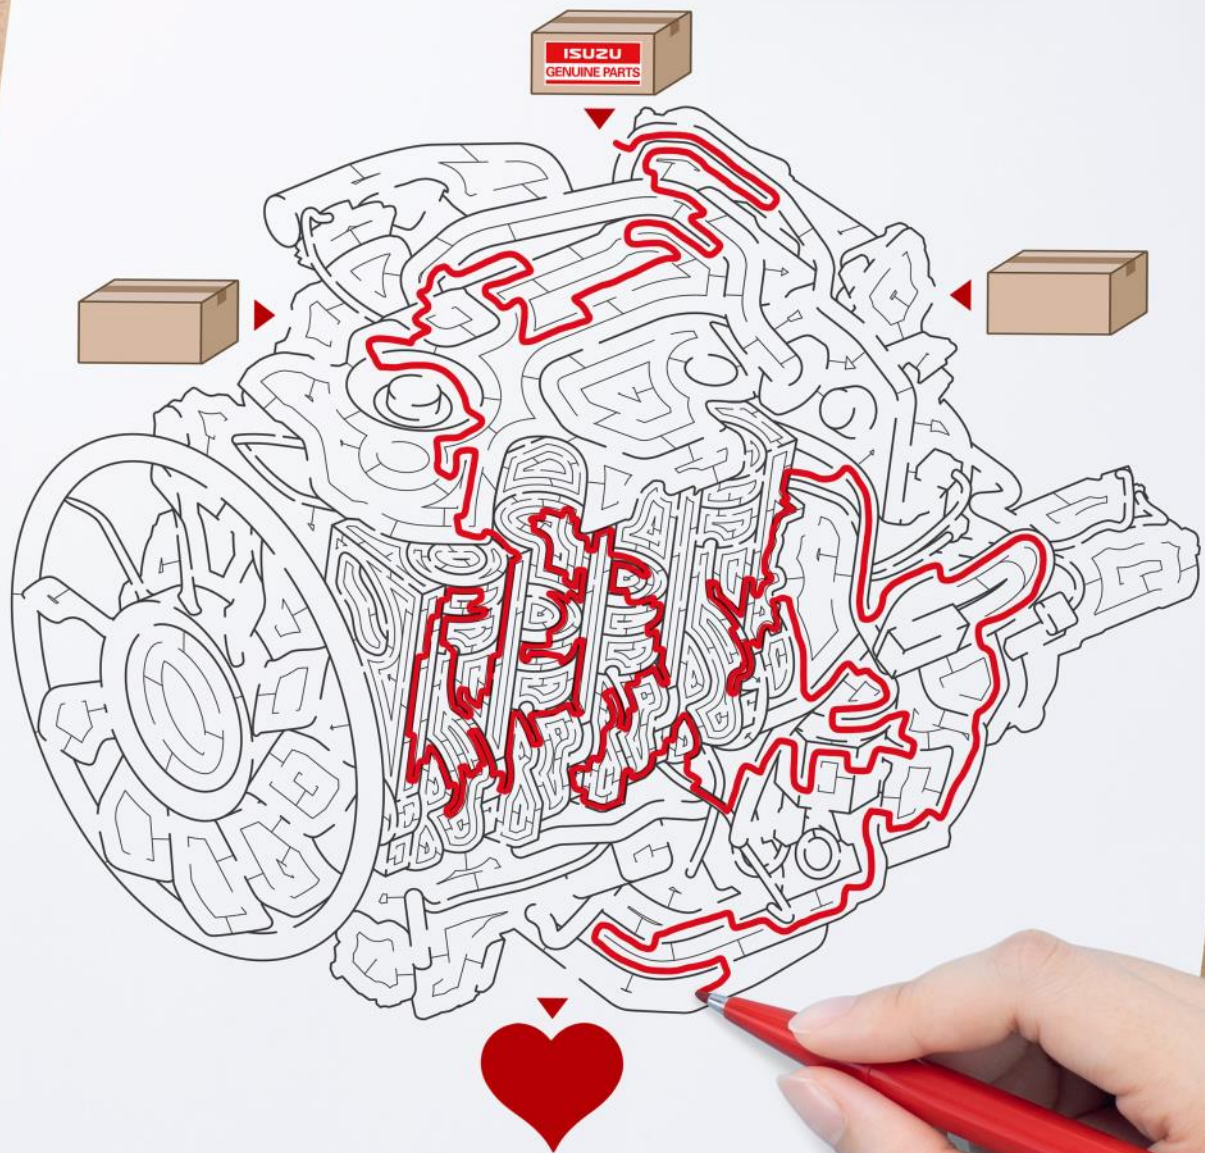

Always the Right Choice

Your Solution for Safe Driving

ISUZU
GENUINE PARTS