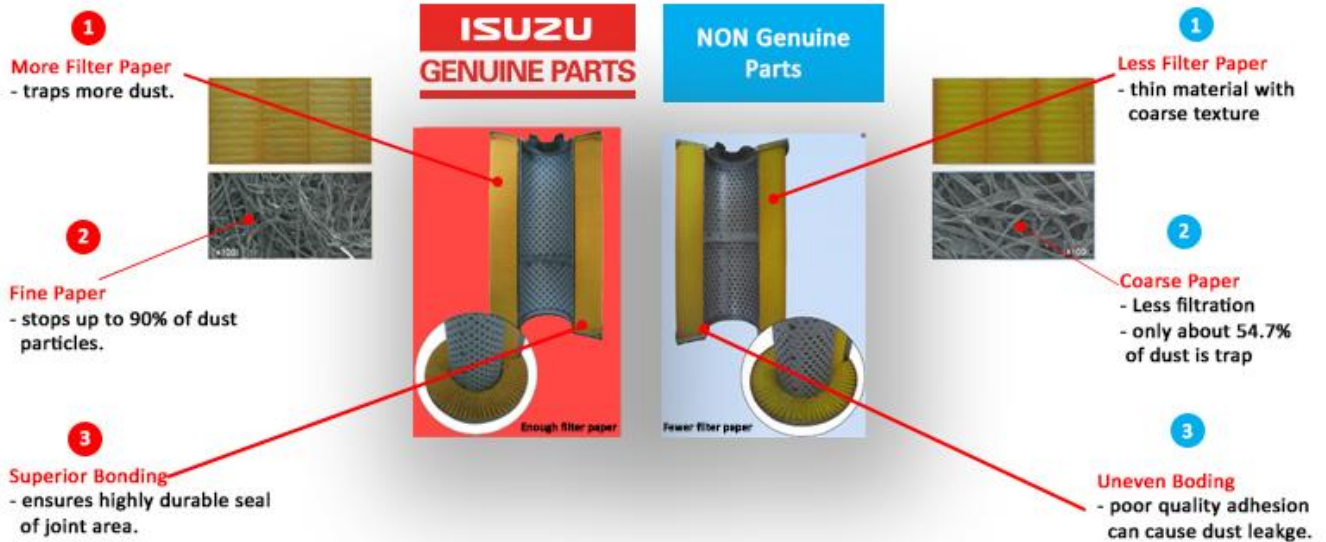

Experience the Best

ISUZU
GENUINE PARTS

OVERVIEW

All replacement parts used are genuine ISUZU parts or are made to original equipment manufacturer (OEM) standards. This means they are manufactured to the same high standards as the parts we use on our manufacturing line and are subjected to the same performance, quality and durability tests.

ISUZU
GENUINE PARTS

COMPARISON OF GENUINE PARTS AND NON-GENUINE (AFTERMARKET) PARTS.

Three Point Check

Amount of dust flowing to engine side at 25g/h contaminant input

ISUZU GENUINE OIL

ISUZU genuine oil BESCO 15W-40 is developed with high precision to specifically meet ISUZU engine requirements for superior engine performance. This super high-performance diesel engine oil is suitable for use in modern low emission, turbocharged and naturally aspirated diesel engines. The product is blended from selected high-refined base stocks and advanced additives to provide utmost engine protection and extended oil drain intervals. Suitable for engines conforming to Euro 3 and Euro 2 emission norms and also meets the stringent requirement of other major global engine manufacturers. Highly recommended for ISUZU vehicles.

PACK SIZE – 5L, 20L, 208L

Note: The Typical Properties may be changed without notice.

VERY BEST FOR LONG RUN

By choosing ISUZU Genuine Parts and ISUZU Genuine Oil, you can rest assured that your ISUZU will perform as smoothly as a new vehicle using the same parts fitted in the factory. Drive with the confidence knowing that your vehicle has been fitted with the quality parts it deserves and help prolong its lifespan.