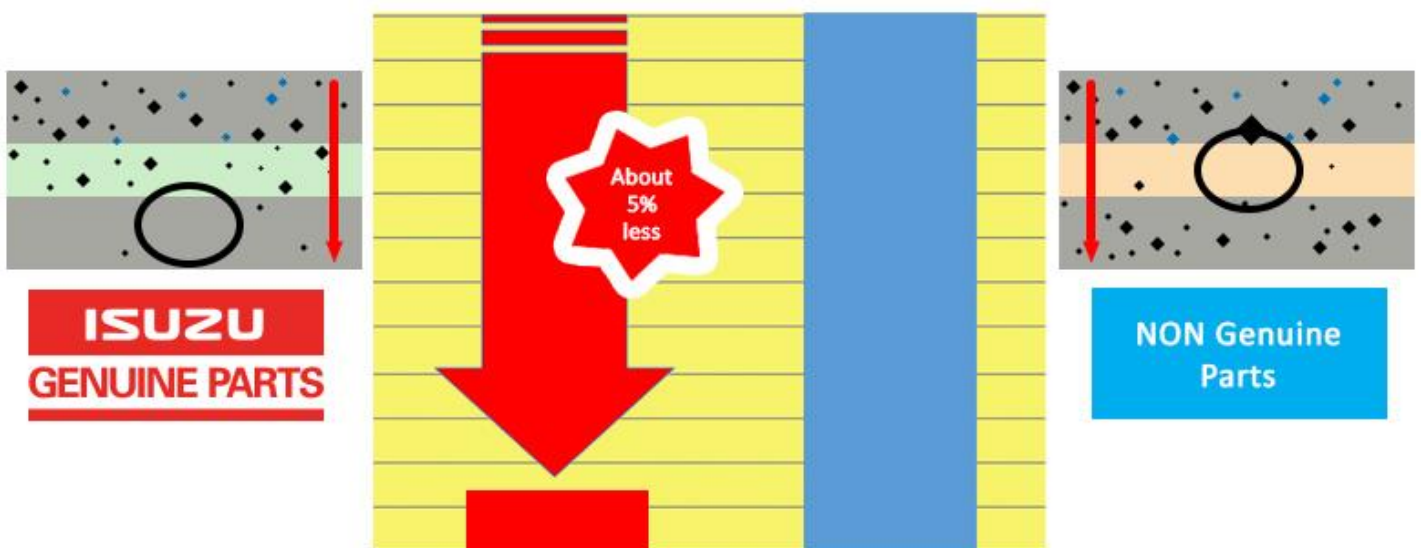

Beware of "aftermarket parts" that claim to be genuine ISUZU parts. They are not genuine and do not meet the strict quality and standards specification of ISUZU parts.

We recommend only using genuine ISUZU parts, because the quality of a single component, no matter how small, has an impact on the overall performance of your vehicle. Using non-genuine parts may affect the performance of your engine or your vehicle in general.

ISUZU
GENUINE PARTS

COMPARISON OF GENUINE PARTS AND NON-GENUINE (AFTERMARKET) PARTS.

Three Point Check

Amount of dust flowing to engine side at 25g/h contaminant input

ISUZU GENUINE OIL

ISUZU genuine oil BESCO 15W-40 is developed with high precision to specifically meet ISUZU engine requirements for superior engine performance. This super high-performance diesel engine oil is suitable for use in modern low emission, turbocharged and naturally aspirated diesel engines. The product is blended from selected high-refined base stocks and advanced additives to provide utmost engine protection and extended oil drain intervals. Suitable for engines conforming to Euro 3 and Euro 2 emission norms and also meets the stringent requirement of other major global engine manufacturers. Highly recommended for ISUZU vehicles.

PACK SIZE – 5L, 20L, 208L

Note: The Typical Properties may be changed without notice.

VERY BEST FOR LONG RUN

By choosing ISUZU Genuine Parts and ISUZU Genuine Oil, you can rest assured that your ISUZU will perform as smoothly as a new vehicle using the same parts fitted in the factory. Drive with the confidence knowing that your vehicle has been fitted with the quality parts it deserves and help prolong its lifespan.